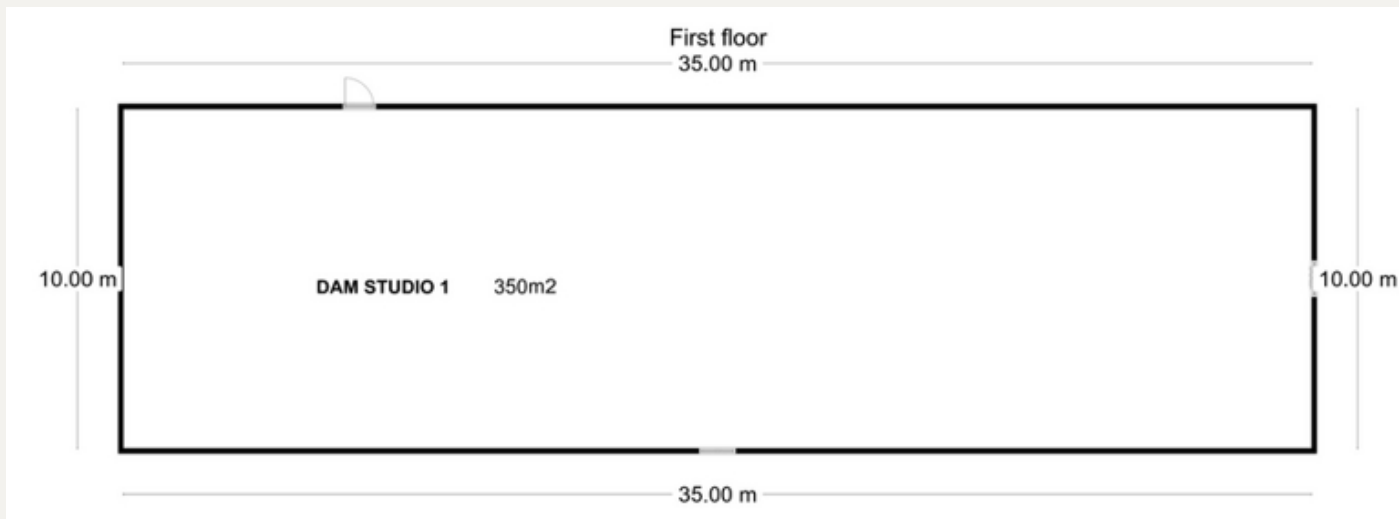

RENTAL LISTS

STUDIOS/CAMERA EQUIPMENT/SOUND
EQUIPMENT/PROPS/PRODUCTION EQUIPMENT

STUDIOS

STUDIOS

- STUDIO 1: 350m2
- STUDIO 2: 462m2
- DRESSING ROOMS (X3)

GENERATOR: 3X63A & 3X32A

BACKGROUNDS

- GREEN MOLTON
- GREEN ROOM WITH 7 LIGHTS
- COLOR ROLLS (GREEN, YELLOW, LIGHT BLUE, BLUE, PINK, RED, DARK RED, LIGHT RED)

STUDIOS GALLERY

STUDIO 1: 350m2

STUDIOS GALLERY

STUDIOS GALLERY

STUDIO 2: 462m2

STUDIOS GALLERY

STUDIO 2: 462m2

STUDIO 2: 462m2