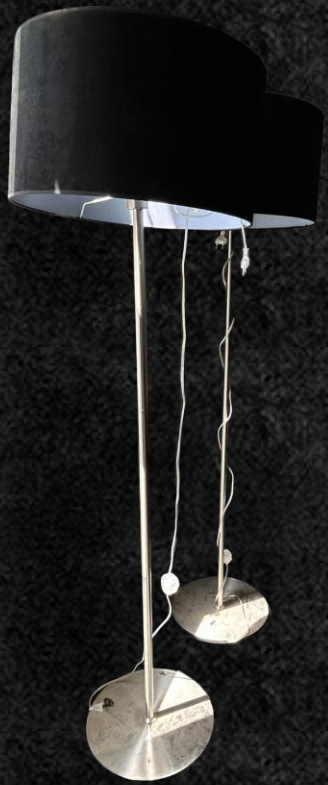

VARIOUS LIGHTS