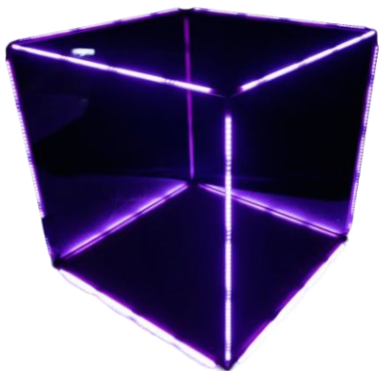

PROPS GALLERY

PLEXIGLASS CUBE WITH RGB LED